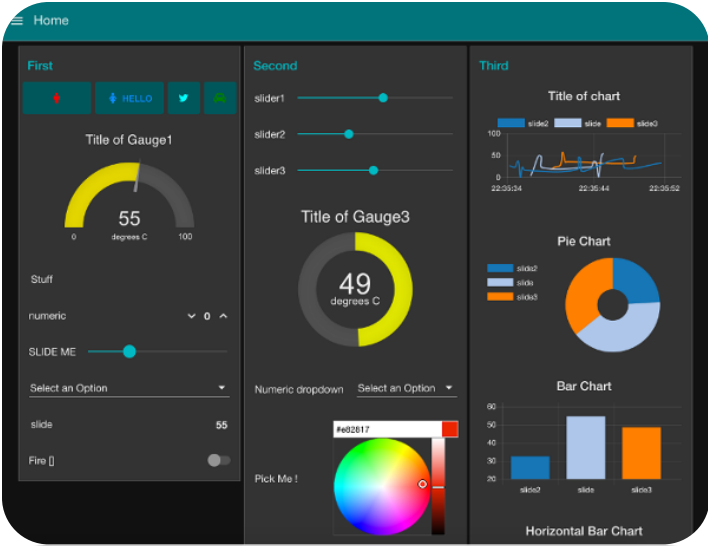

IIOT SOLUTION

FULL RANGE OF AUTOMATION DEVICE

ANY MODBUS DEVICE + IOT2050 + CLOUD SERVER