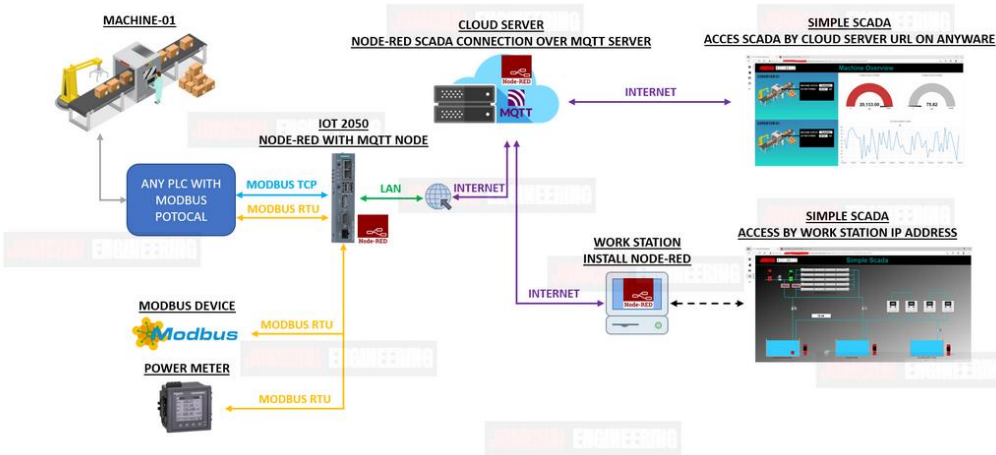

IIOT SOLUTION

FULL RANGE OF AUTOMATION DEVICE

ANY MODBUS DEVICE + IOT2050 + CLOUD SERVER