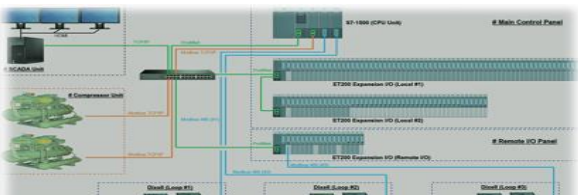

What We Do?

We are "Professional System Integrator"

that Connected everything of industrial for your highest benefits